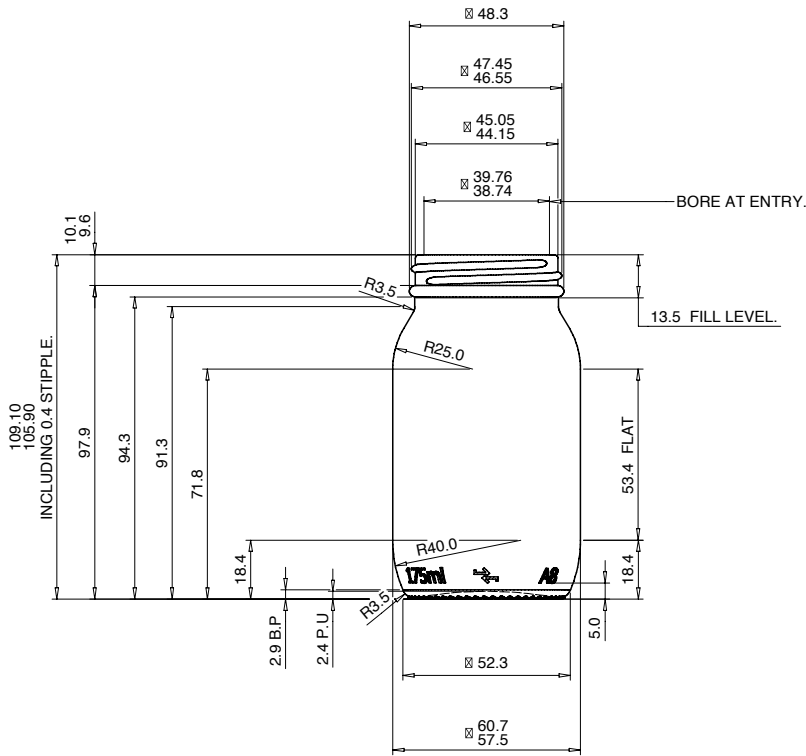

18 24

HS FRENCH FLINT

THE GLASS CONTAINER SPECIALISTS

ALPHA NUMERIC CODE
EMBOSSSED ON BASE 0.6 DEEP.

VIEW ON BASE
STANDING AREA EMBOSSSED
WITH CRESCENT STIPPLE.

175ML WHITE FLINT POWDER GLASS JAR

Product code	WPOW175
Finish	R3 / 48
Capacity	175ml
Brim-full capacity	196.5ml